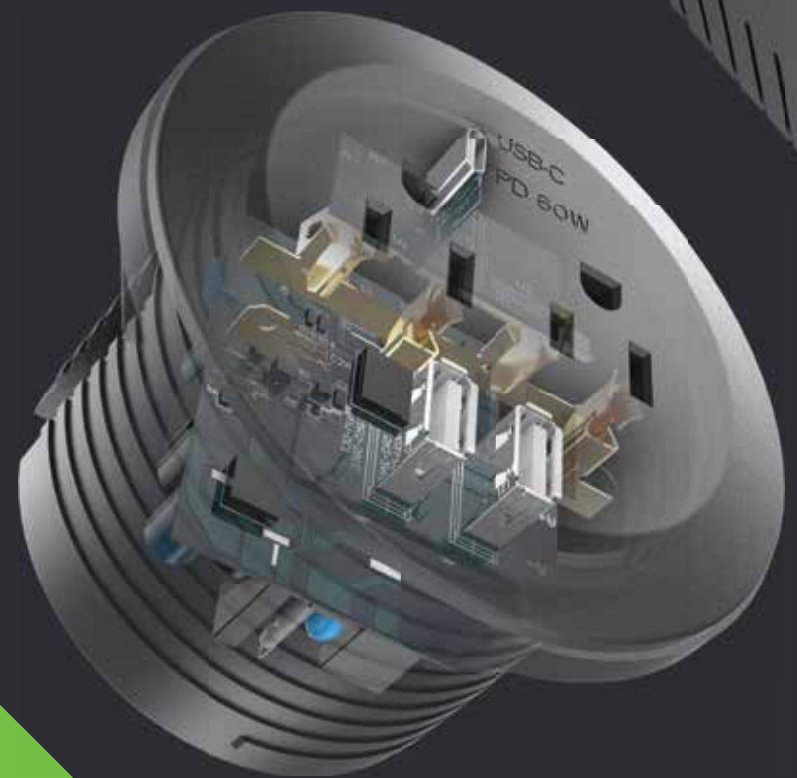

# Wi-Fi SCENE CONTROLLER

BEDTIME

MOVIE NIGHT

PARTY TIME

Can be activated through voice commands and the TOPGREENER app.

7 Wi-Fi SCENE **CONTROLLER**

**SMART METER**  
ENERGY MONITOR

**Z-Wave Relay**  
ZWN-RSM1-PLUS

## VOICE CONTROL

Using a Z-Wave compatible gateway hub, Z-Wave devices can work as part of a home automation system. Works with Amazon Alexa for voice control.

**60W**  
**PD**  
POWER DELIVERY

Introducing the first ever Gallium Nitride (GaN) USB receptacle. This breakthrough in high-tech performance is 1000 times more efficient than silicon. GaN pushes electronic performance to the next level.