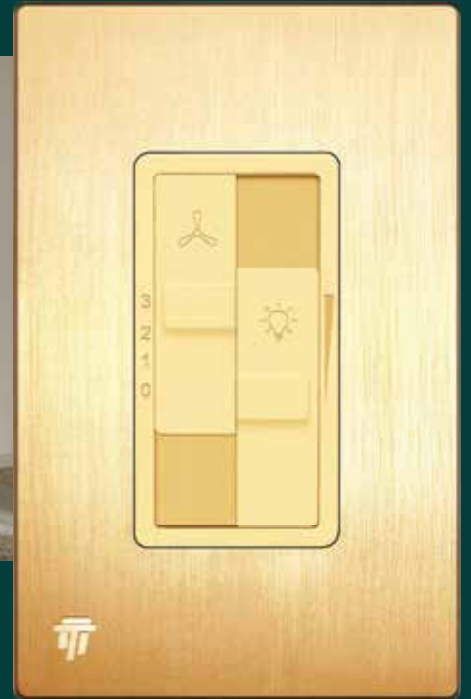

Dual Technology Fan Control & Dimmer