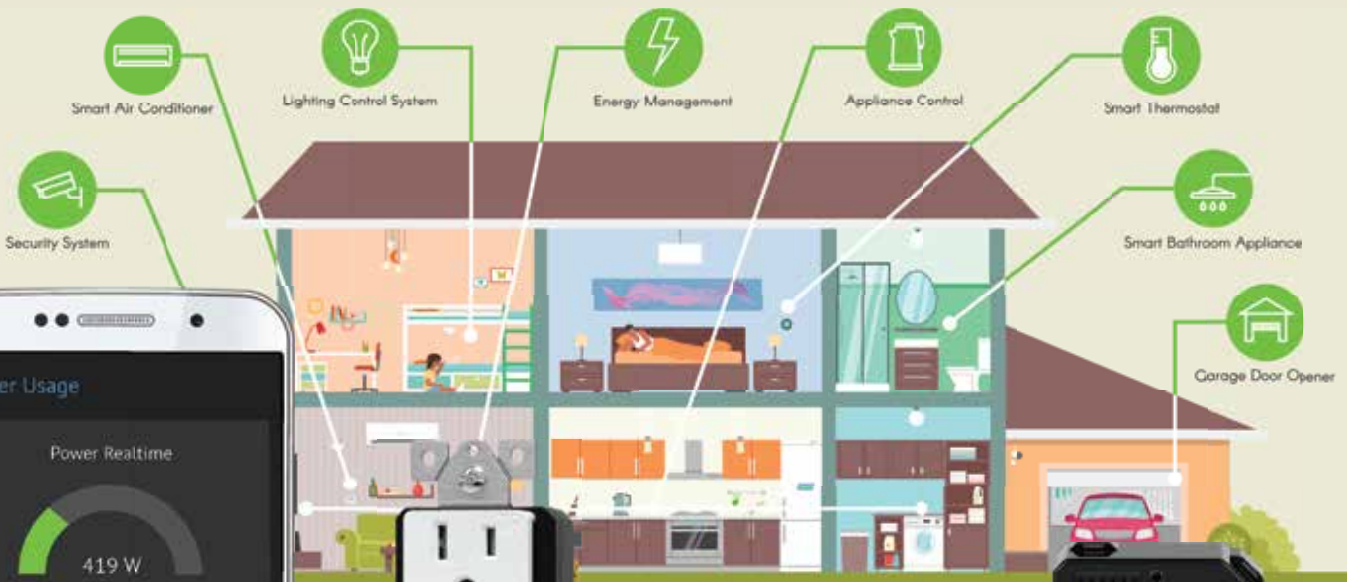

# CONNECTED HOME

New Wi-Fi-enabled fan speed and dimmers can be controlled using most wi-fi-enabled devices, including smart home bases.

Wi-Fi MODULE

Use the TOPGREENER app to monitor all wi-fi enabled TOPGREENER devices. From controlling each device, to seeing power usage, the TOPGREENER app gives you complete control across all devices.

Wi-Fi DEVICES

# Wi-Fi SCENE CONTROLLER

BEDTIME

MOVIE NIGHT

PARTY TIME

Can be activated through voice commands and the TOPGREENER app.

7 Wi-Fi SCENE **CONTROLLER**

**SMART METER**  
ENERGY MONITOR

**Z-Wave Relay**  
ZWN-RSM1-PLUS

## VOICE CONTROL

Using a Z-Wave compatible gateway hub, Z-Wave devices can work as part of a home automation system. Works with Amazon Alexa for voice control.

**60W**  
**PD**  
POWER DELIVERY

Introducing the first ever Gallium Nitride (GaN) USB receptacle. This breakthrough in high-tech performance is 1000 times more efficient than silicon. GaN pushes electronic performance to the next level.