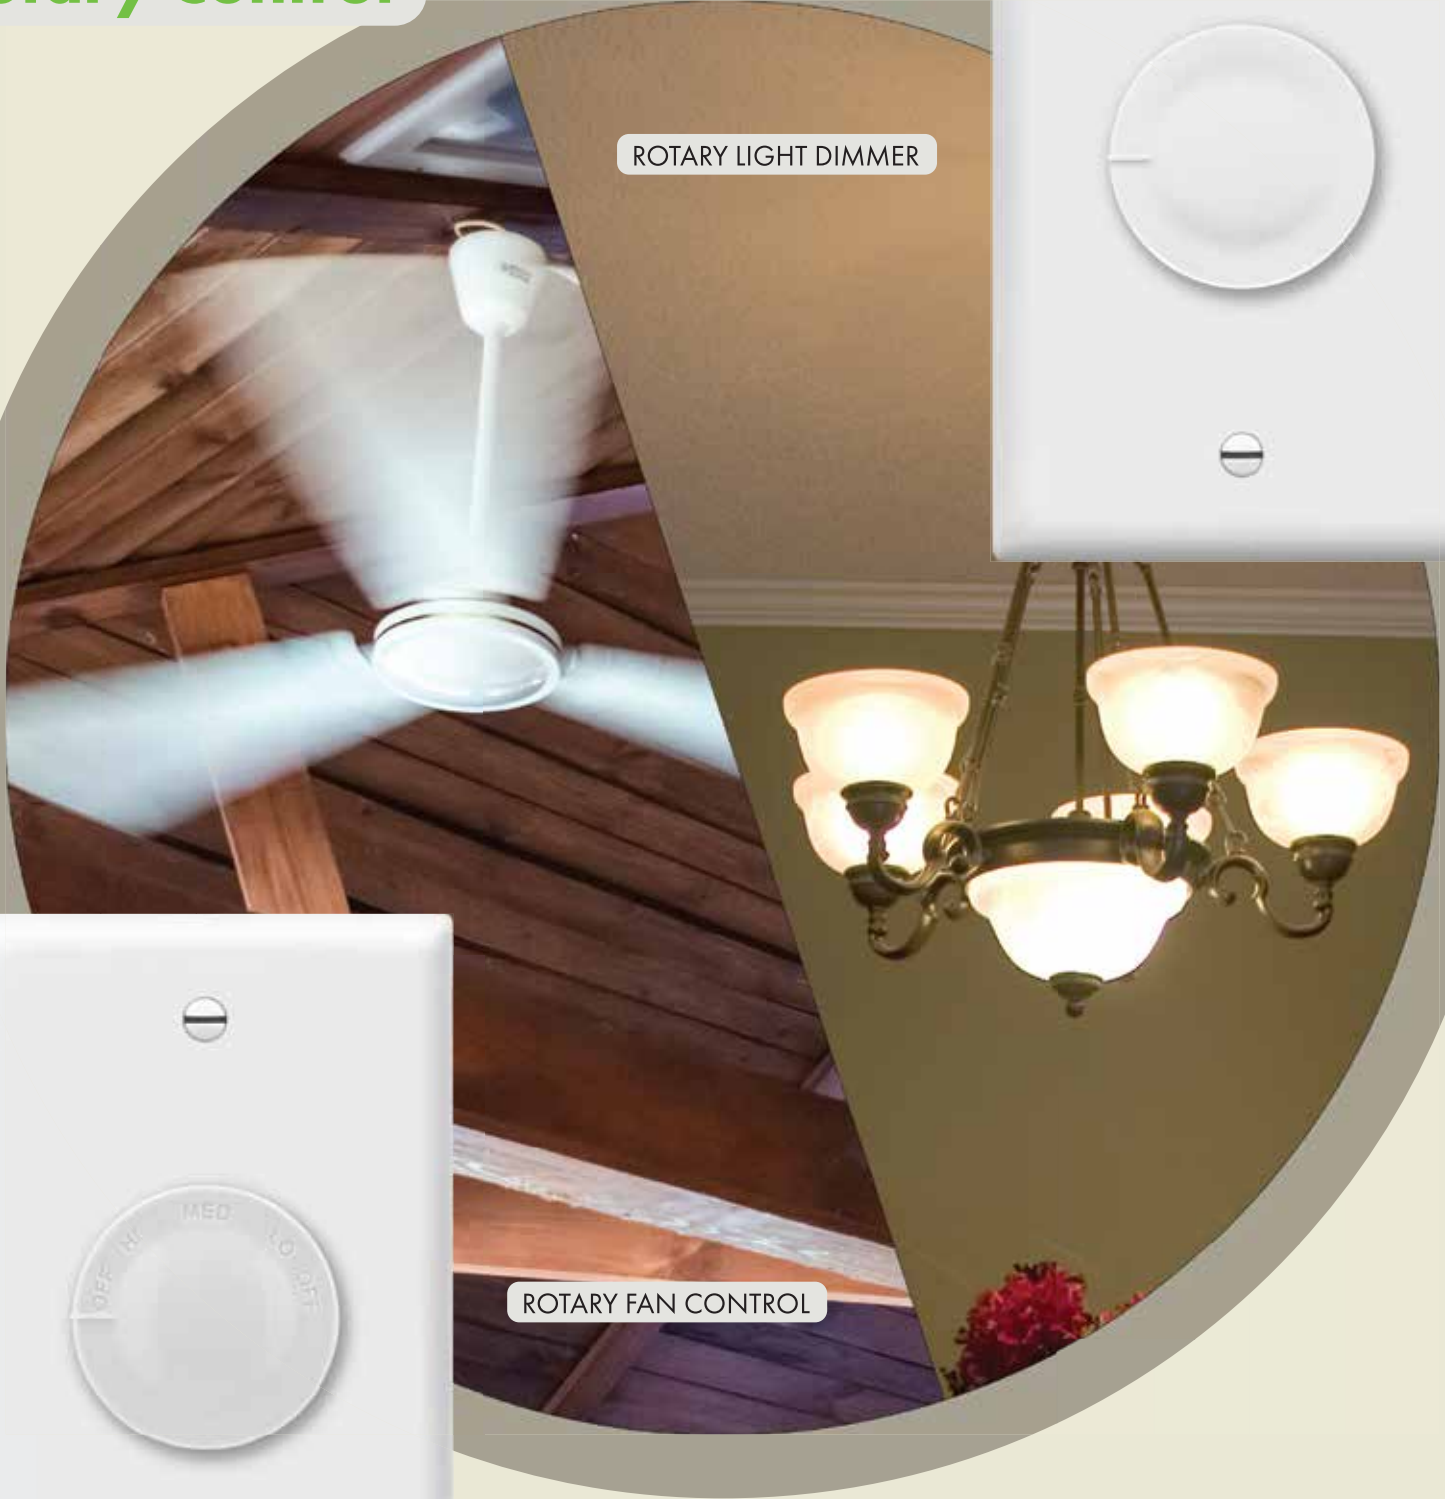

ROTARY LIGHT DIMMER

ROTARY FAN CONTROL