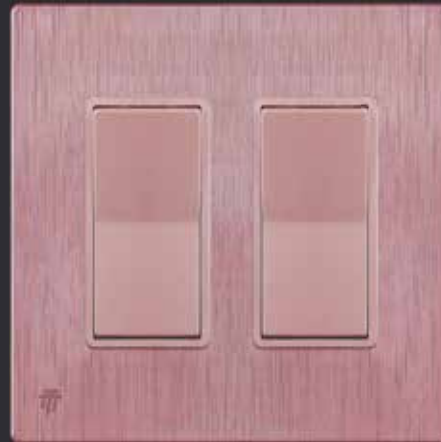

SWITCHES

Modern decorator style switches can be used in residential and commercial areas that require a 15A switch.

Elite
SERIES